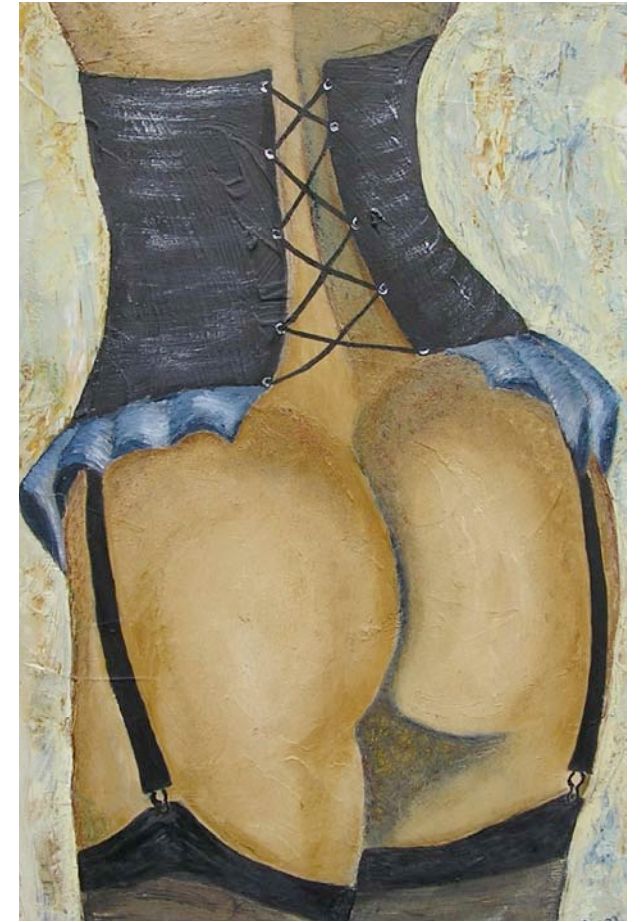

Fascinationen udtrykkes nu i det maleriske billedsprog. Billederne kan karakteriseres som en form for moderne figurative motiver.

Med udgangspunkt i kvindelivet og de mange roller kvinderne har i vores samtid; karrierekvinde, hustru, mor m.v., bestræber Birgitte-Evelyn sig på, i et malerisk udtryk, at genfinde, bevare og skildre kvindens egen lyst til at være kvinde i alle sine sensuelle afskygninger.

This fascination now manifests itself in her paintings. The paintings can be characterized as having a form of modern, figurative motifs.

Based on female life in a general sense with its multitude of roles for the modern woman; wife, mother, career woman etc., Birgitte-Evelyn strives to artistically rediscover, preserve and depict a woman's own desire to be a woman in all its sensual aspects.

Pleasure - Oil on Linen - 70 x 100 cm

Feelings - Oil on Linen - 90 x 120 cm

True Love - Oil on Linen - 120 x 180 cm

Energy - Oil on Linen - 90 x 120 cm

Alien - Oil on Linen - 90 x 120 cm

Green Velvet I

Green Velvet II

Oil on Linen - 40 x 60 cm

Iceblue I

Iceblue II

Oil on Linen - 40 x 60 cm

Woman's Fantasy I

Woman's Fantasy II

Woman's Fantasy III

Man's Fantasy