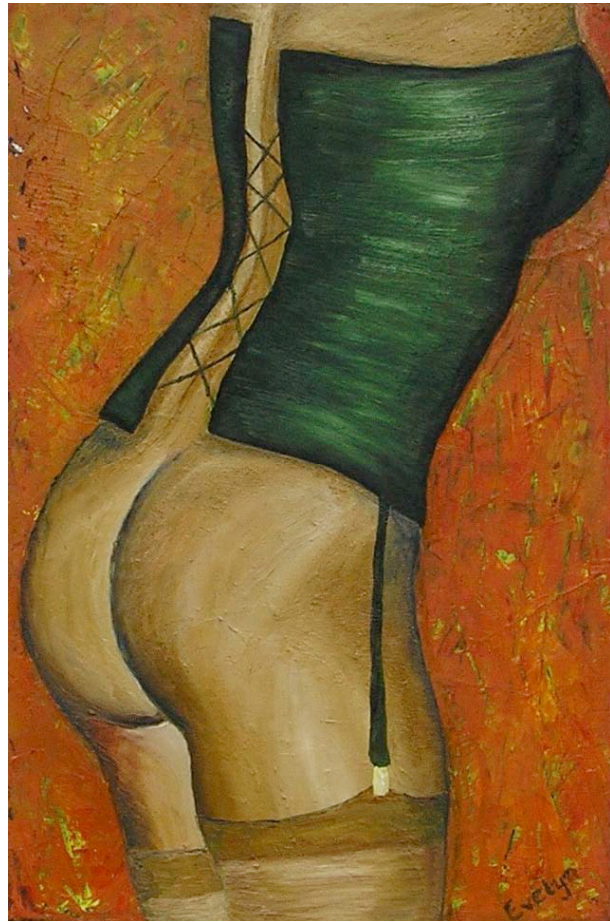

Fascinationen udtrykkes nu i det maleriske billedsprog. Billederne kan karakteriseres som en form for moderne figurative motiver.

Med udgangspunkt i kvindelivet og de mange roller kvinderne har i vores samtid; karrierekvinde, hustru, mor m.v., bestræber Birgitte-Evelyn sig på, i et malerisk udtryk, at genfinde, bevare og skildre kvindens egen lyst til at være kvinde i alle sine sensuelle afskygninger.

This fascination now manifests itself in her paintings. The paintings can be characterized as having a form of modern, figurative motifs.

Based on female life in a general sense with its multitude of roles for the modern woman; wife, mother, career woman etc., Birgitte-Evelyn strives to artistically rediscover, preserve and depict a woman's own desire to be a woman in all its sensual aspects.

The paintings cover a wide range of multifaceted sensual and erotic themes. They call to mind thoughts and feelings of love, intimacy, passion, rawness, irony an indignation with a touch of humour.

A Kiss - Oil on Linen - 100 × 100 cm

Pleasure - Oil on Linen - 70 x 100 cm

Feelings - Oil on Linen - 90 x 120 cm

True Love - Oil on Linen - 120 x 180 cm

Energy - Oil on Linen - 90 x 120 cm

Alien - Oil on Linen - 90 x 120 cm

Green Velvet I

Green Velvet II