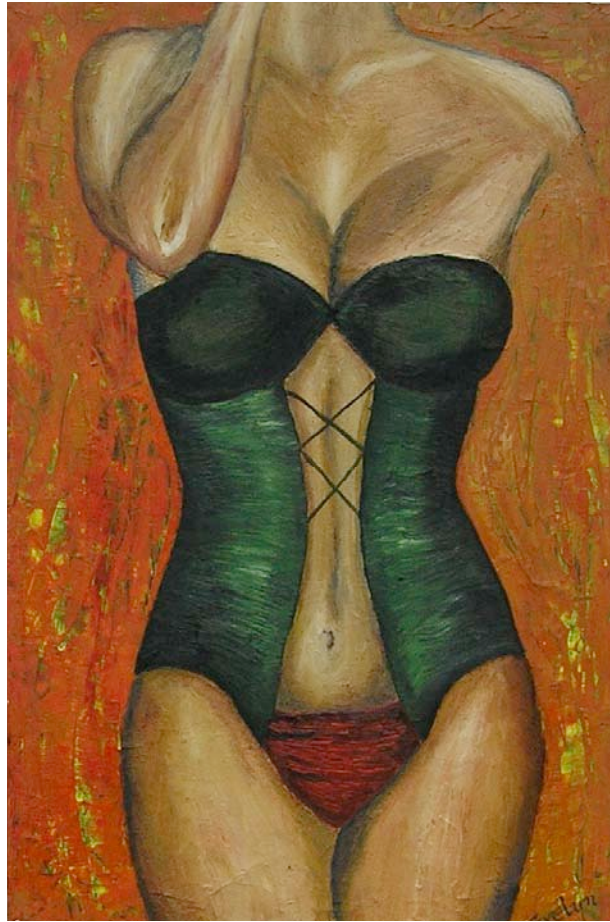

Fascinationen udtrykkes nu i det maleriske billedsprog. Billederne kan karakteriseres som en form for moderne figurative motiver.

Med udgangspunkt i kvindelivet og de mange roller kvinderne har i vores samtid; karrierekvinde, hustru, mor m.v., bestræber Birgitte-Evelyn sig på, i et malerisk udtryk, at genfinde, bevare og skildre kvindens egen lyst til at være kvinde i alle sine sensuelle afskygninger.

This fascination now manifests itself in her paintings. The paintings can be characterized as having a form of modern, figurative motifs.

Based on female life in a general sense with its multitude of roles for the modern woman; wife, mother, career woman etc., Birgitte-Evelyn strives to artistically rediscover, preserve and depict a woman's own desire to be a woman in all its sensual aspects.

Pleasure - Oil on Linen - 70 x 100 cm

Feelings - Oil on Linen - 90 x 120 cm

True Love - Oil on Linen - 120 x 180 cm

Energy - Oil on Linen - 90 x 120 cm

Alien - Oil on Linen - 90 x 120 cm

Green Velvet I

Green Velvet II

Oil on Linen - 40 x 60 cm

Iceblue I

Iceblue II

Oil on Linen - 40 x 60 cm

Woman's Fantasy I

Woman's Fantasy II

Woman's Fantasy III

Man's Fantasy