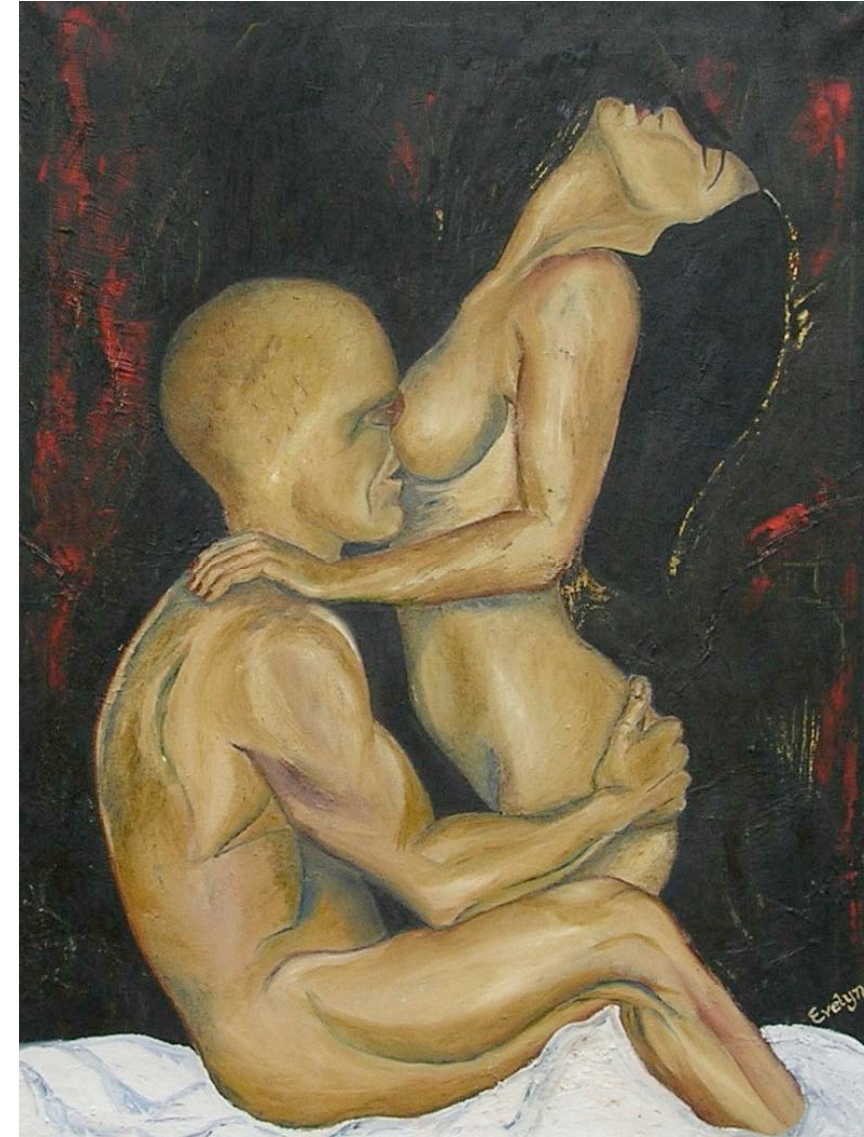

Fascinationen udtrykkes nu i det maleriske billedsprog. Billederne kan karakteriseres som en form for moderne figurative motiver.

Med udgangspunkt i kvindelivet og de mange roller kvinderne har i vores samtid; karrierekvinde, hustru, mor m.v., bestræber Birgitte-Evelyn sig på, i et malerisk udtryk, at genfinde, bevare og skildre kvindens egen lyst til at være kvinde i alle sine sensuelle afskygninger.

This fascination now manifests itself in her paintings. The paintings can be characterized as having a form of modern, figurative motifs.

Based on female life in a general sense with its multitude of roles for the modern woman; wife, mother, career woman etc., Birgitte-Evelyn strives to artistically rediscover, preserve and depict a woman's own desire to be a woman in all its sensual aspects.

The paintings cover a wide range of multifaceted sensual and erotic themes. They call to mind thoughts and feelings of love, intimacy, passion, rawness, irony an indignation with a touch of humour.

A Kiss - Oil on Linen - 100 × 100 cm

Pleasure - Oil on Linen - 70 x 100 cm

Feelings - Oil on Linen - 90 x 120 cm

True Love - Oil on Linen - 120 x 180 cm

Energy - Oil on Linen - 90 x 120 cm

Alien - Oil on Linen - 90 x 120 cm

Green Velvet I

Green Velvet II